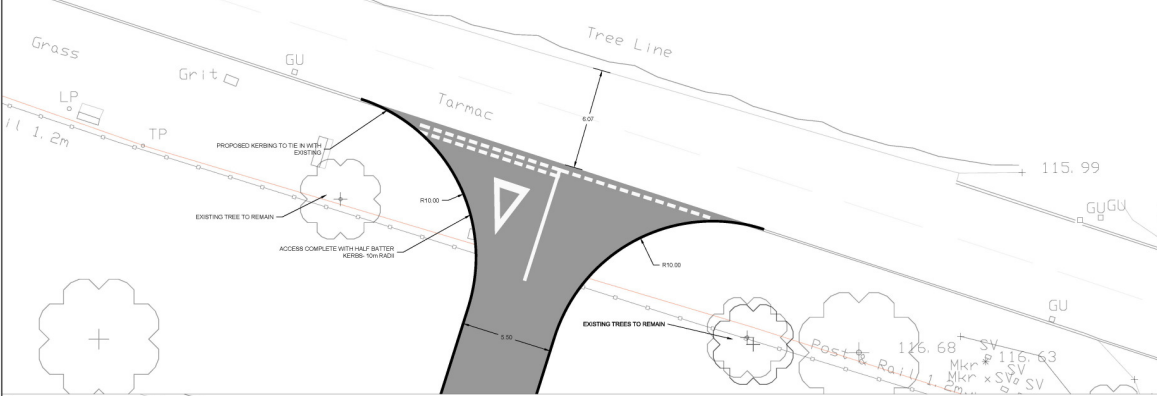

PROPOSED ACCESS SWEEP PATH
1:100 @ A1

Copyright reserved

DO NOT SCALE FROM THIS DRAWING

NOTES

PROPOSED DEVELOPMENT AT AMPLEFORTH

PROPOSED GENERAL ARRANGEMENT

DATE	02	BY	
DATE	A1	AS SHOWN	130319