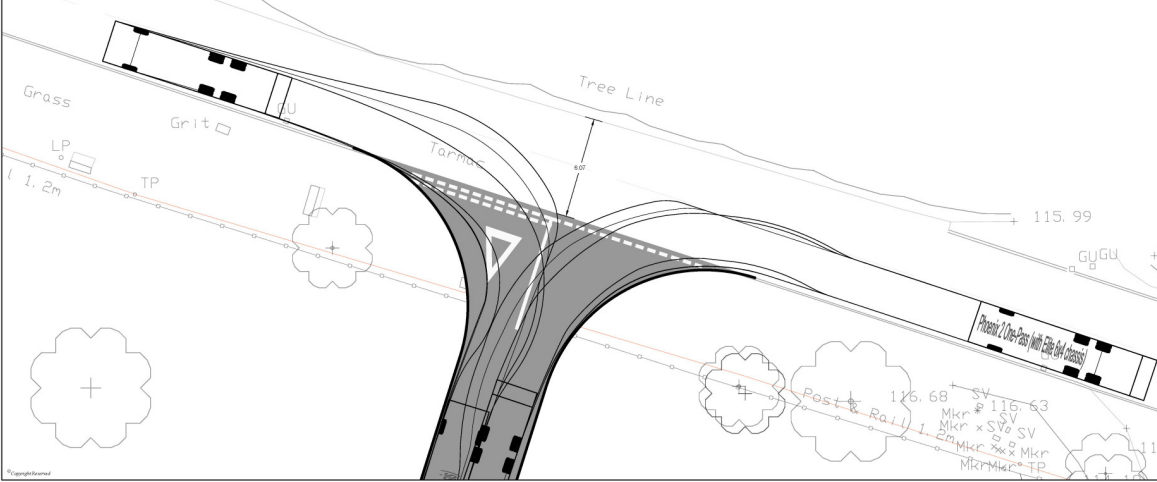

PROPOSED ACCESS SWEEP PATH
1:100 @ A1

Copyright reserved

DO NOT SCALE FROM THIS DRAWING

NOTES

PROPOSED DEVELOPMENT AT AMPLEFORTH

PROPOSED GENERAL ARRANGEMENT

DATE	02	BY	
DATE	A1	AS SHOWN	130319